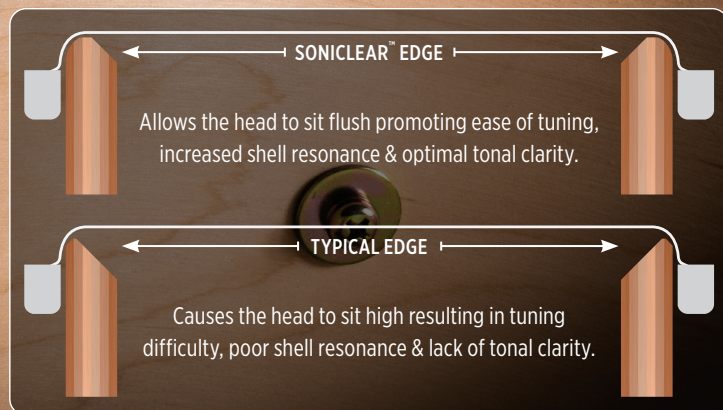

The Venus Series presents an all-inclusive setup for the first-time player ready to start the “Drummer for Life” adventure. The 100% poplar shells appointed with Mapex SONIClear™ bearing edges produce rich tones from the toms, a robust crack from the snare drum and a punchy low thump from the bass drum. Outfitted with a complete set of stands and pedals, cymbals, a drummer’s throne and even a first pair of drumsticks the Venus Series is the perfect kit to have fun starting a meaningful drumming experience.

SONICLEAR™

BEARING EDGE

The **SONIClear™ Bearing Edge** is standard on all Mapex shells and allows the drumhead to sit flatter and make better contact with the shell. The result is a stronger and deeper fundamental pitch, effortless and consistent tuning, and a significantly expanded tuning range. For the serious player, the increased head to edge contact increases shell vibration, allowing the sonic nuances of the Hybrid shell to stand out.

SONICLEAR™ EDGE AUDIO TEST SESSIONS

SOUND

The increased drumhead to shell contact achieved by the SONIClear™ Edge enhances shell vibration, resulting in the "biggest" sound possible from the drum.

Oscilloscope Example: The green waveform is a recording of a drum with the SONIClear™ edge. The dark grey waveform is a drum with a typical edge. Tuned to the same pitch and recorded identically, it's clear that the drum with the SONIClear™ Edge produces a much larger waveform from the initial strike through the full sustain of the note.

SUSTAIN

Because the drumhead sits flat on the SONIClear™ Edge, the tension applied during tuning is more balanced and stress-free. This allows the drumhead to vibrate freely and fully.

Waveform Comparison Example: The green waveform is a recording of a drum with the SONIClear™ edge. The dark grey waveform is a drum with a typical edge. The size of the SONIClear™ waveform indicates a lower and stronger fundamental pitch while the length indicates a longer sustain compared to a typical edge.