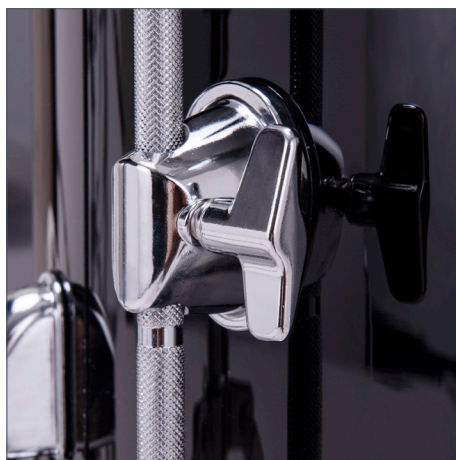

SONICLEAR™

BEARING EDGE

The **SONIClear™ Bearing Edge** is standard on all Mapex shells and allows the drumhead to sit flatter and make better contact with the shell. The result is a stronger and deeper fundamental pitch, effortless and consistent tuning, and a significantly expanded tuning range. For the serious player, the increased head to edge contact increases shell vibration, allowing the sonic nuances of the Hybrid shell to stand out.

FEATURES & BENEFITS

Poplar Shell

9-Ply, 7.2mm Poplar shell offers a full, warm sound.

REMO® Drumheads

Venus series is equipped with REMO drumheads ensuring a pure tone from every drumshell with every stroke.

Wing Screw

The wing screw for Venus floor tom bracket ensures the consistent look of Mapex drum sets.

TH652 Double Tom Holder

Offers easy positioning, multi-angle adjustment, and user-friendly experience to get your toms set up quickly and securely.

Mapex Cymbals

14" Hi-hat, 16" Crash & 20" Ride, the Mapex cymbals for Venus Series offer bright and clear tone.

P410 Single Bass Drum Pedal

Features solid base plate construction for both durability and a secure comfortable performance outpacing most pedals in its class. Single chain drive with adjustable spurs, a reversible and angle adjustable beater and a full sized footboard all for a performance worthy feel.