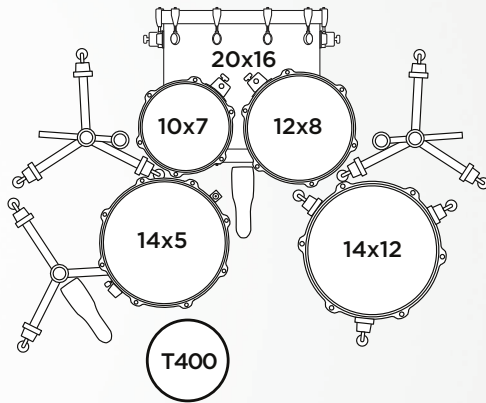

Mapex Cymbals

14" Hi-hat, 16" Crash & 20" Ride, the Mapex cymbals for Venus Series offer bright and clear tone.

P410 Single Bass Drum Pedal

Features solid base plate construction for both durability and a secure comfortable performance outpacing most pedals in its class. Single chain drive with adjustable spurs, a reversible and angle adjustable beater and a full sized footboard all for a performance worthy feel.

H410 Hi-Hat Stand

The direct-pull-chain-drive mechanism creates a smooth and responsive feel while the simple and strong hi-hat clutch keeps the top cymbal in place. The angle adjustable seat cup gives authentic hi-hat function and sound.

CONFIGURATIONS

5045FTC 5-Piece Fusion Drum Set (with Cymbals)

5295FTC 5-Piece Rock Drum Set (with Cymbals)

WHAT'S YOUR SETUP?

The Venus series offers 2 standard configurations designed to fit diverse musical applications. Whether the preference is fast and focused or big and booming, every drummer can find a setup to suit their style.

5045FT 5-Piece Fusion Drum Set (without Cymbals)

5295FT 5-Piece Rock Drum Set (without Cymbals)

ALL ABOUT **FINISHES**

MAPEX
VENUS

MAPEX

AQUA BLUE SPARKLE

Featured Model: VE5045FTCVJ

BLACK GALAXY SPARKLE