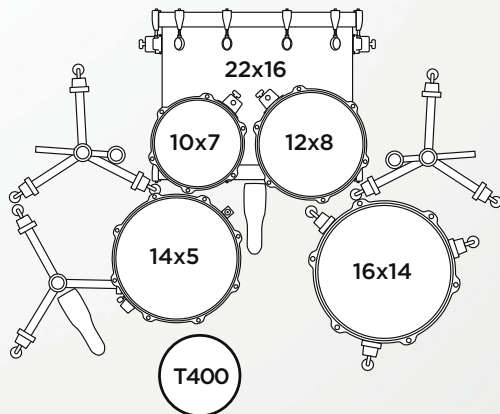

Mapex Cymbals

14" Hi-hat, 16" Crash & 20" Ride, the Mapex cymbals for Venus Series offer bright and clear tone.

P410 Single Bass Drum Pedal

Features solid base plate construction for both durability and a secure comfortable performance outpacing most pedals in its class. Single chain drive with adjustable spurs, a reversible and angle adjustable beater and a full sized footboard all for a performance worthy feel.

H410 Hi-Hat Stand

The direct-pull-chain-drive mechanism creates a smooth and responsive feel while the simple and strong hi-hat clutch keeps the top cymbal in place. The angle adjustable seat cup gives authentic hi-hat function and sound.

CONFIGURATIONS

5045FTC 5-Piece Fusion Drum Set (with Cymbals)

5295FTC 5-Piece Rock Drum Set (with Cymbals)

WHAT'S YOUR SETUP?

The Venus series offers 2 standard configurations designed to fit diverse musical applications. Whether the preference is fast and focused or big and booming, every drummer can find a setup to suit their style.

5045FT 5-Piece Fusion Drum Set (without Cymbals)

5295FT 5-Piece Rock Drum Set (without Cymbals)

ALL ABOUT **FINISHES**

MAPEX
VENUS

MAPEX

AQUA BLUE SPARKLE

Featured Model: VE5045FTCVJ

BLACK GALAXY SPARKLE