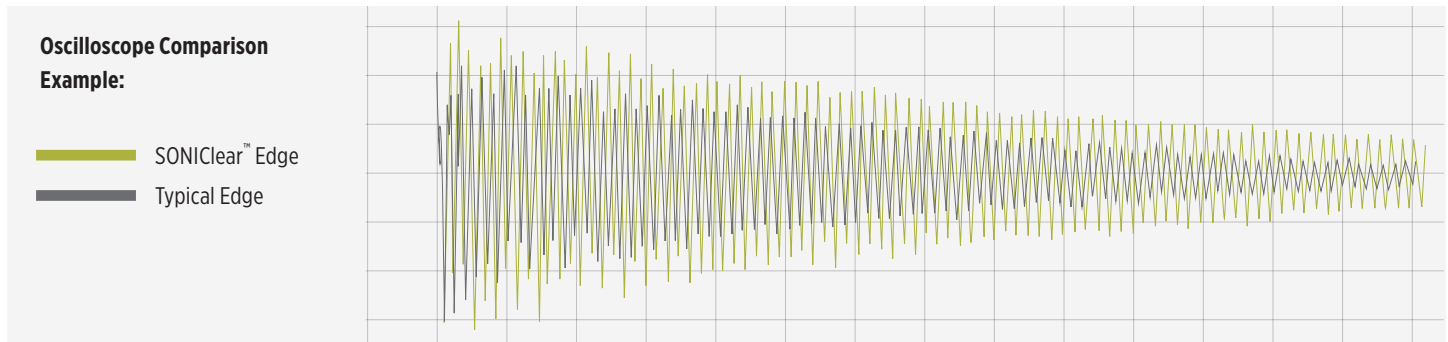

SONICLEAR™

BEARING EDGE

The **SONIClear™ Bearing Edge** is standard on all Mapex shells and allows the drumhead to sit flatter and make better contact with the shell. The result is a stronger and deeper fundamental pitch, effortless and consistent tuning, and a significantly expanded tuning range. For the serious player, the increased head to edge contact increases shell vibration, allowing the sonic nuances of the Hybrid shell to stand out.

SONICLEAR™ EDGE AUDIO TEST SESSIONS

SOUND

The increased drumhead to shell contact achieved by the SONIClear™ Edge enhances shell vibration, resulting in the "biggest" sound possible from the drum.

Oscilloscope Example: The green waveform is a recording of a drum with the SONIClear™ edge. The dark grey waveform is a drum with a typical edge. Tuned to the same pitch and recorded identically, it's clear that the drum with the SONIClear™ Edge produces a much larger waveform from the initial strike through the full sustain of the note.

SUSTAIN

Because the drumhead sits flat on the SONIClear™ Edge, the tension applied during tuning is more balanced and stress-free. This allows the drumhead to vibrate freely and fully.

Waveform Comparison Example: The green waveform is a recording of a drum with the SONIClear™ edge. The dark grey waveform is a drum with a typical edge. The size of the SONIClear™ waveform indicates a lower and stronger fundamental pitch while the length indicates a longer sustain compared to a typical edge.