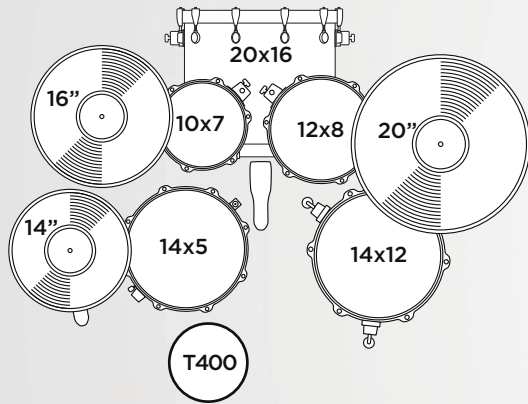

CONFIGURATIONS

5045FTC 5-Piece Fusion Drum Set (with Cymbals)