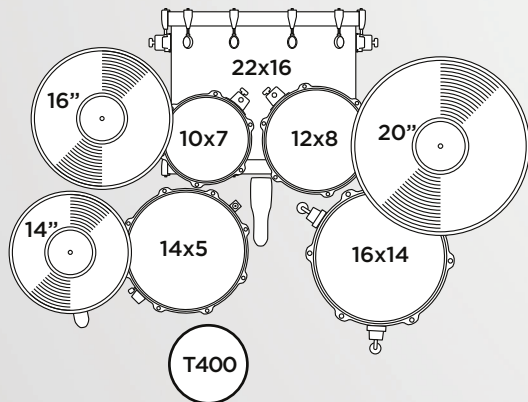

Mapex Cymbals

14" Hi-hat, 16" Crash & 20" Ride, the Mapex cymbals for Venus Series offer bright and clear tone.

P410 Single Bass Drum Pedal

Features solid base plate construction for both durability and a secure comfortable performance outpacing most pedals in its class. Single chain drive with adjustable spurs, a reversible and angle adjustable beater and a full sized footboard all for a performance worthy feel.

H410 Hi-Hat Stand

The direct-pull-chain-drive mechanism creates a smooth and responsive feel while the simple and strong hi-hat clutch keeps the top cymbal in place. The angle adjustable seat cup gives authentic hi-hat function and sound.

CONFIGURATIONS

5045FTC 5-Piece Fusion Drum Set (with Cymbals)

5295FTC 5-Piece Rock Drum Set (with Cymbals)

WHAT'S YOUR SETUP?

The Venus series offers 2 standard configurations designed to fit diverse musical applications. Whether the preference is fast and focused or big and booming, every drummer can find a setup to suit their style.