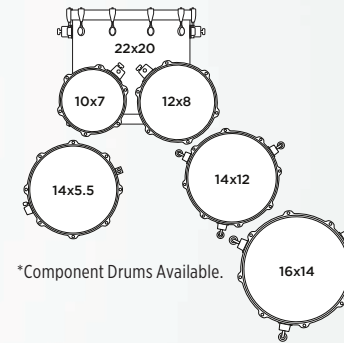

628SFE Studioease Fast Shell Pack

The Armory Series "Studioease" Shell Pack includes short depth rack, floor toms, and an extra deep bass drum that can span a wide range of playing styles. The shorter depths quicken the stick response and are easier to tune higher without sacrificing body or power. They're well-suited for the drummer needing a great kit for all music genres.

*Component Drums Available.