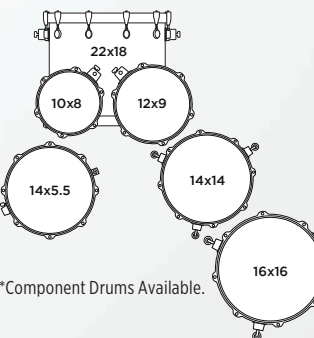

628S Studioease Shell Pack

The Armory Series "Studioease" Shell Pack features sizes that can span a wide range of playing styles. This shell pack offers a blend of power and tone well-suited for the drummer needing a full spectrum of sound for all musical challenges.

*Component Drums Available.