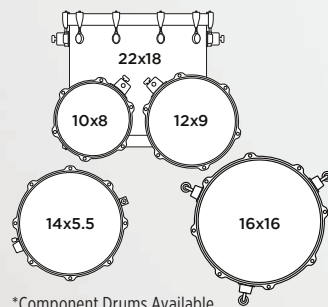

529S Rock Shell Pack

The Armory Series "Rock" Shell Pack features sizes that can span a wide range of playing styles, offering a blend of power and versatility well-suited for the drummer needing an all around, great sounding kit.

*Component Drums Available.