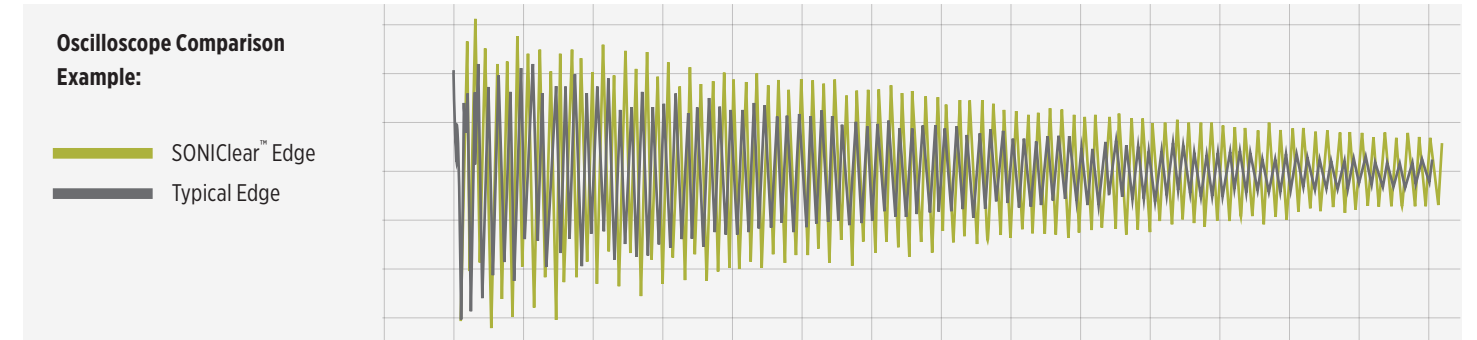

## BEARING EDGE

The **SONIClear™ Bearing Edge** is standard on all Armory shells and allows the drumhead to sit flatter and make better contact with the shell. The result is a stronger and deeper fundamental pitch, effortless and consistent tuning, and a significantly expanded tuning range. For the serious player, the increased head to edge contact increases shell vibration, allowing the sonic nuances of the Hybrid shell to stand out.

## SUSTAIN

Because the drumhead sits flat on the SONIClear™ Edge, the tension applied during tuning is more balanced and stress-free. This allows the drumhead to vibrate freely and fully.

**Waveform Comparison Example:** The green waveform is a recording of a drum with the SONIClear™ edge. The dark grey waveform is a drum with a typical edge. The size of the SONIClear™ waveform indicates a lower and stronger fundamental pitch while the length indicates a longer sustain compared to a typical edge.