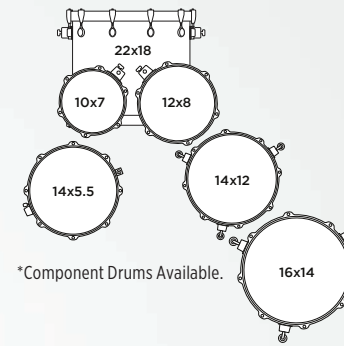

628SFU Studioease Fast Shell Pack

The Armory Series "Studioease" Shell Pack includes short depth rack and floor toms that can span a wide range of playing styles. The shorter depths quicken the stick response and are easier to tune higher without sacrificing body or power. They're well-suited for the drummer needing a great kit for all music genres.

*Component Drums Available.