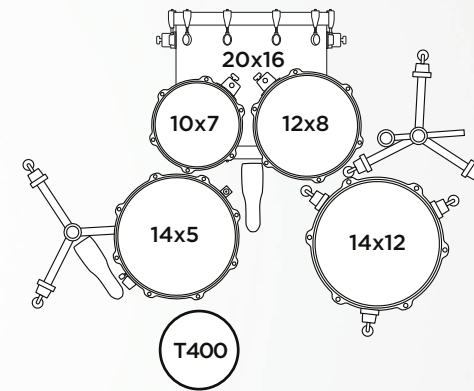

H410 Hi-Hat Stand

The direct-pull-chain-drive mechanism creates a smooth and responsive feel while the simple and strong hi-hat clutch keeps the top cymbal in place. The angle adjustable seat cup gives authentic hi-hat function and sound.

CONFIGURATIONS

5044FTC 5-Piece Fusion Drum Set (with Cymbals)

WHAT'S YOUR SETUP?

The Venus series offers 2 standard configurations designed to fit diverse musical applications. Whether the preference is fast and focused or big and booming, every drummer can find a setup to suit their style.

5044FT 5-Piece Fusion Drum Set (without Cymbals)

5294FTC 5-Piece Rock Drum Set (with Cymbals)

5294FT 5-Piece Rock Drum Set (without Cymbals)

ALL ABOUT **FINISHES**

AQUA BLUE SPARKLE

Featured Model: VE5044FTCVJ