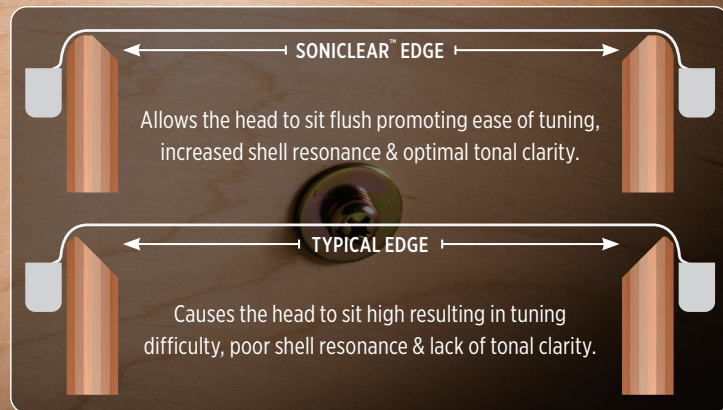

SONICLEAR™ BEARING EDGE

The **SONIClear™ Bearing Edge** is standard on all Mapex shells and allows the drumhead to sit flatter and make better contact with the shell. The result is a stronger and deeper fundamental pitch, effortless and consistent tuning, and a significantly expanded tuning range. For the serious player, the increased head to edge contact increases shell vibration, allowing the sonic nuances of the Hybrid shell to stand out.

SONICLEAR™ EDGE AUDIO TEST SESSIONS

SOUND

The increased drumhead to shell contact achieved by the SONIClear™ Edge enhances shell vibration, resulting in the "biggest" sound possible from the drum.

Oscilloscope Example: The green waveform is a recording of a drum with the SONIClear™ edge. The dark grey waveform is a drum with a typical edge. Tuned to the same pitch and recorded identically, it's clear that the drum with the SONIClear™ Edge produces a much larger waveform from the initial strike through the full sustain of the note.

SUSTAIN

Because the drumhead sits flat on the SONIClear™ Edge, the tension applied during tuning is more balanced and stress-free. This allows the drumhead to vibrate freely and fully.

Waveform Comparison Example: The green waveform is a recording of a drum with the SONIClear™ edge. The dark grey waveform is a drum with a typical edge. The size of the SONIClear™ waveform indicates a lower and stronger fundamental pitch while the length indicates a longer sustain compared to a typical edge.