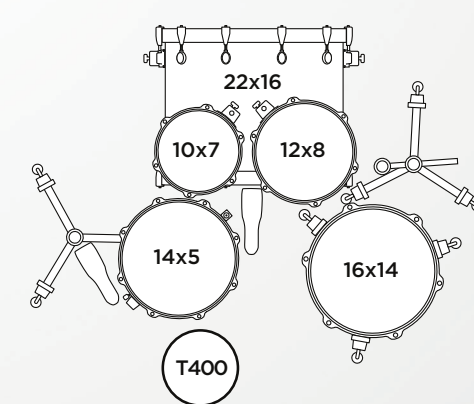

H410 Hi-Hat Stand

The direct-pull-chain-drive mechanism creates a smooth and responsive feel while the simple and strong hi-hat clutch keeps the top cymbal in place. The angle adjustable seat cup gives authentic hi-hat function and sound.

CONFIGURATIONS

5044FTC 5-Piece Fusion Drum Set (with Cymbals)

WHAT'S YOUR SETUP?

The Venus series offers 2 standard configurations designed to fit diverse musical applications. Whether the preference is fast and focused or big and booming, every drummer can find a setup to suit their style.

5044FT 5-Piece Fusion Drum Set (without Cymbals)

5294FTC 5-Piece Rock Drum Set (with Cymbals)

5294FT 5-Piece Rock Drum Set (without Cymbals)

ALL ABOUT **FINISHES**

AQUA BLUE SPARKLE

Featured Model: VE5044FTCVJ