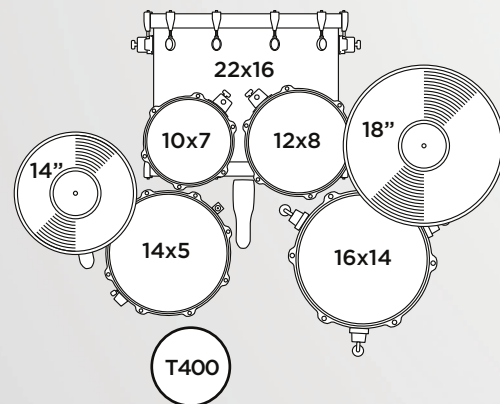

5294FTC 5-Piece Rock Drum Set (with Cymbals)