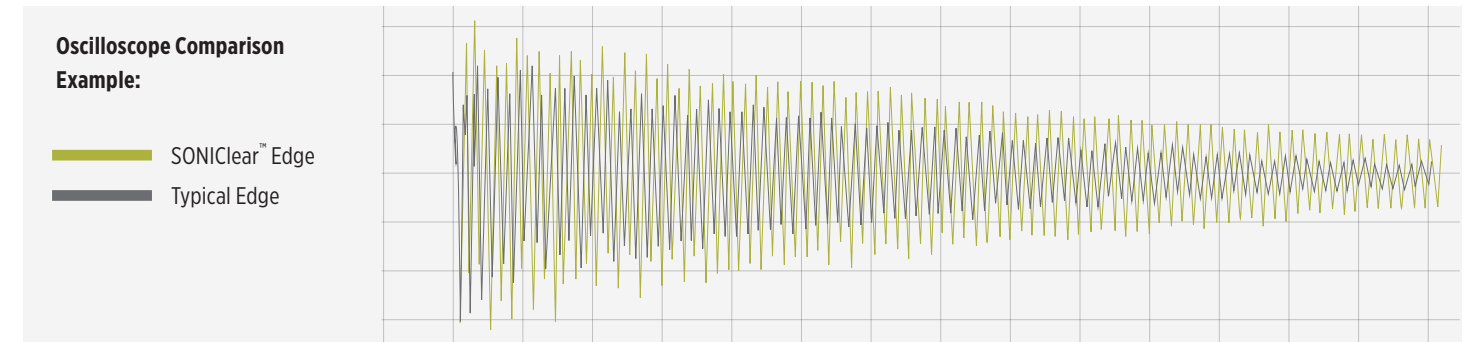

SONICLEAR™ BEARING EDGE

The **SONIClear™ Bearing Edge** is standard on all Mapex shells and allows the drumhead to sit flatter and make better contact with the shell. The result is a stronger and deeper fundamental pitch, effortless and consistent tuning, and a significantly expanded tuning range. For the serious player, the increased head to edge contact increases shell vibration, allowing the sonic nuances of the Hybrid shell to stand out.

SONICLEAR™ EDGE AUDIO TEST SESSIONS

SOUND

The increased drumhead to shell contact achieved by the SONIClear™ Edge enhances shell vibration, resulting in the "biggest" sound possible from the drum.

Oscilloscope Example: The green waveform is a recording of a drum with the SONIClear™ edge. The dark grey waveform is a drum with a typical edge. Tuned to the same pitch and recorded identically, it's clear that the drum with the SONIClear™ Edge produces a much larger waveform from the initial strike through the full sustain of the note.

SUSTAIN

Because the drumhead sits flat on the SONIClear™ Edge, the tension applied during tuning is more balanced and stress-free. This allows the drumhead to vibrate freely and fully.

Waveform Comparison Example: The green waveform is a recording of a drum with the SONIClear™ edge. The dark grey waveform is a drum with a typical edge. The size of the SONIClear™ waveform indicates a lower and stronger fundamental pitch while the length indicates a longer sustain compared to a typical edge.