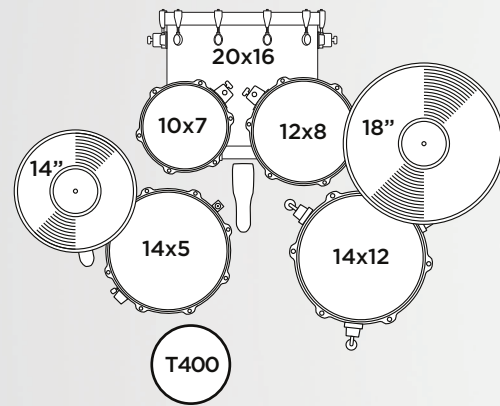

CONFIGURATIONS

5044FTC 5-Piece Fusion Drum Set (with Cymbals)